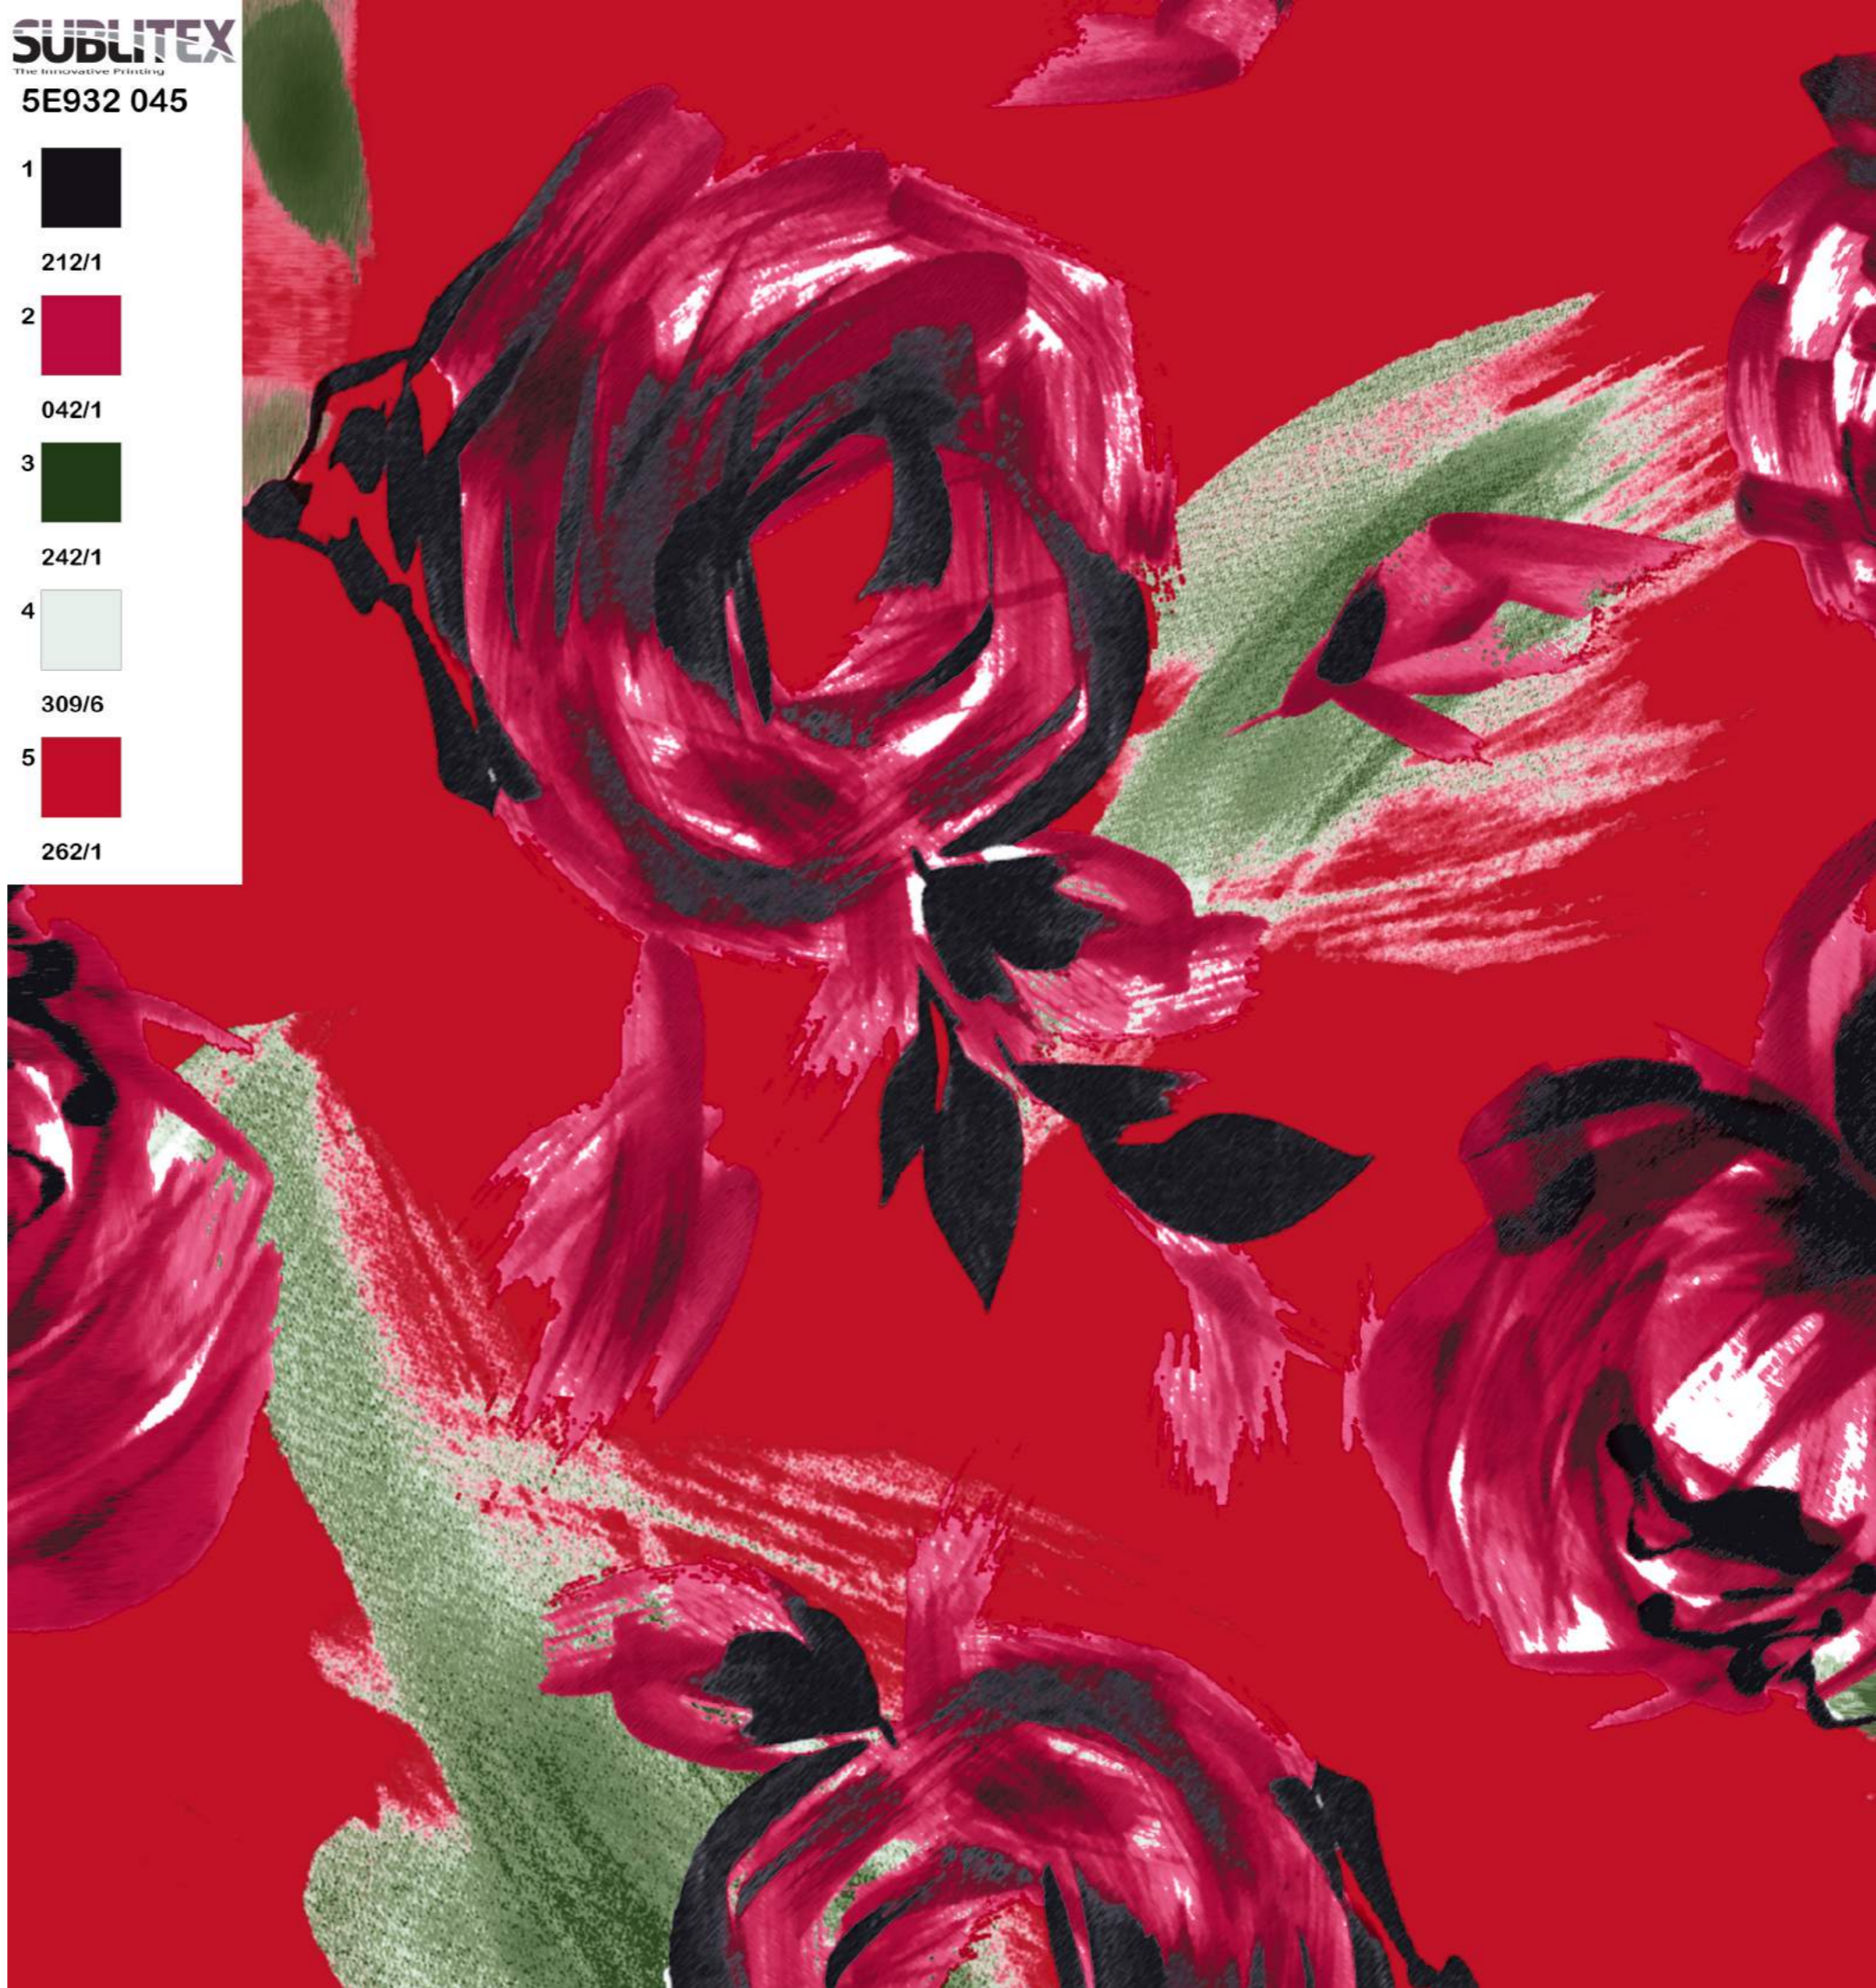

SUBLITEX
The Innovative Printing
5E932 045

1	
212/1	
2	
042/1	
3	
242/1	
4	
309/6	
5	
262/1