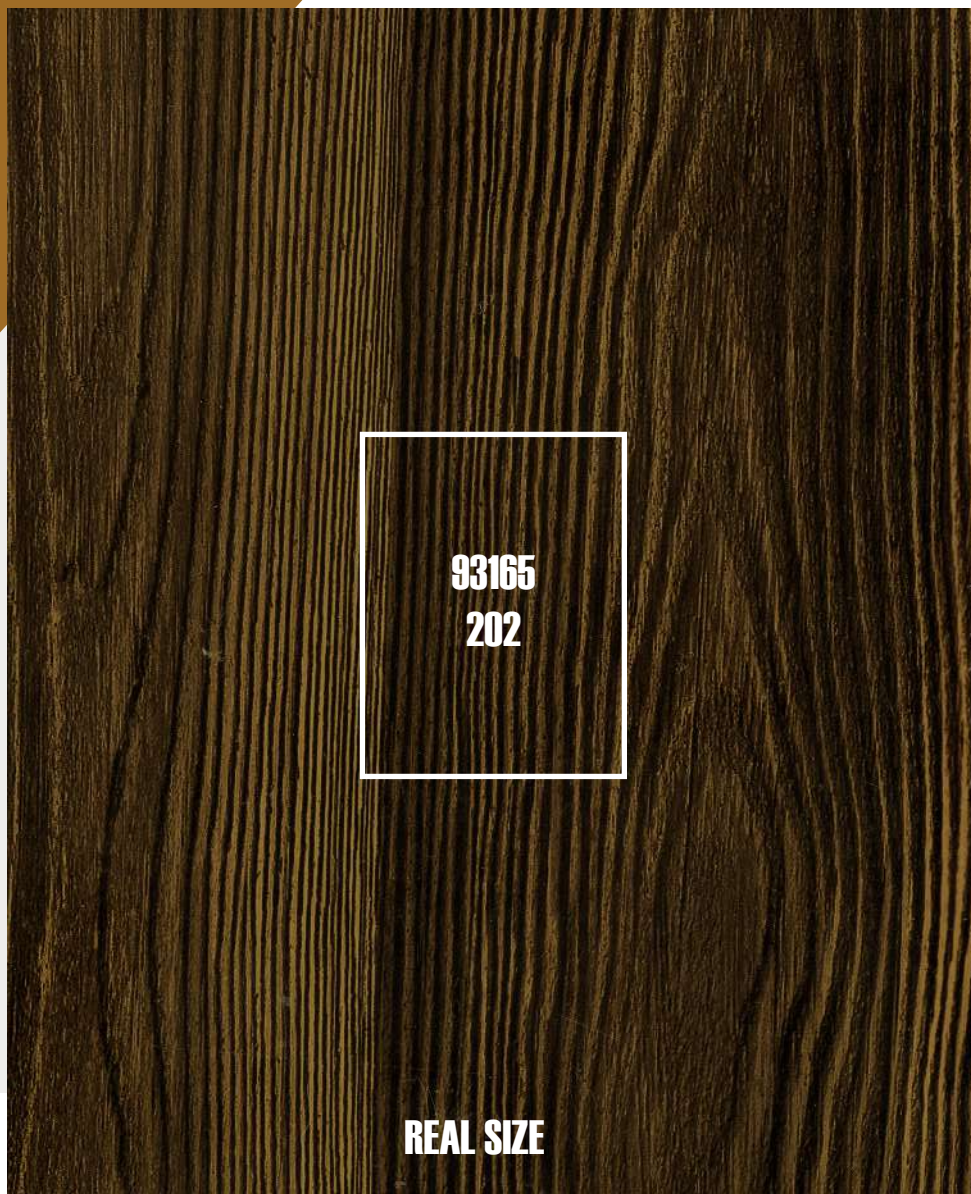

**base color I**

Colour samples are only indicative, not being possible the faithful reproduction on print.

RENDERINGS

**base color N**

**REAL SIZE**

**Colour samples are only indicative, not being possible the faithful reproduction on print.**

# Coniferous

**Decotrans<sup>®</sup>** 3D

R E N D E R I N G

Colour samples are only indicative, not being possible the faithful reproduction on print.

**base color C**

**base color B**

Colour samples are only indicative, not being possible the faithful reproduction on print.

**base color C**

Colour samples are only indicative, not being possible the faithful reproduction on print.

**base color B**

**Colour samples are only indicative, not being possible the faithful reproduction on print.**