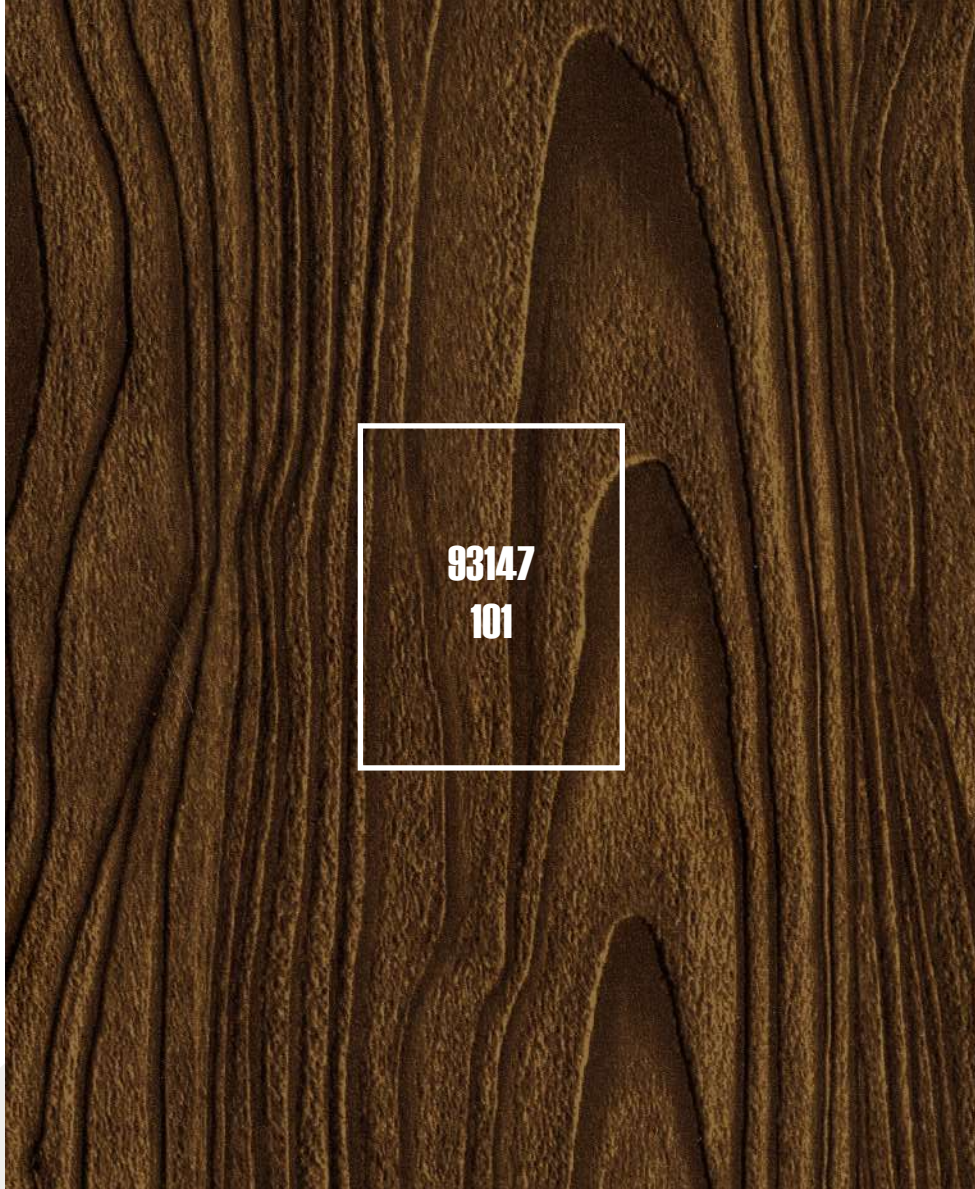

# Cherry tree

**Decotrans<sup>®</sup>** 3D

R E N D E R I N G

**REAL SIZE**

Colour samples are only indicative, not being possible the faithful reproduction on print.

**base color C**

**base color B**

**Colour samples are only indicative, not being possible the faithful reproduction on print.**

**base color B**

Colour samples are only indicative, not being possible the faithful reproduction on print.

RENDERINGS

**base color N**

**Colour samples are only indicative, not being possible the faithful reproduction on print.**