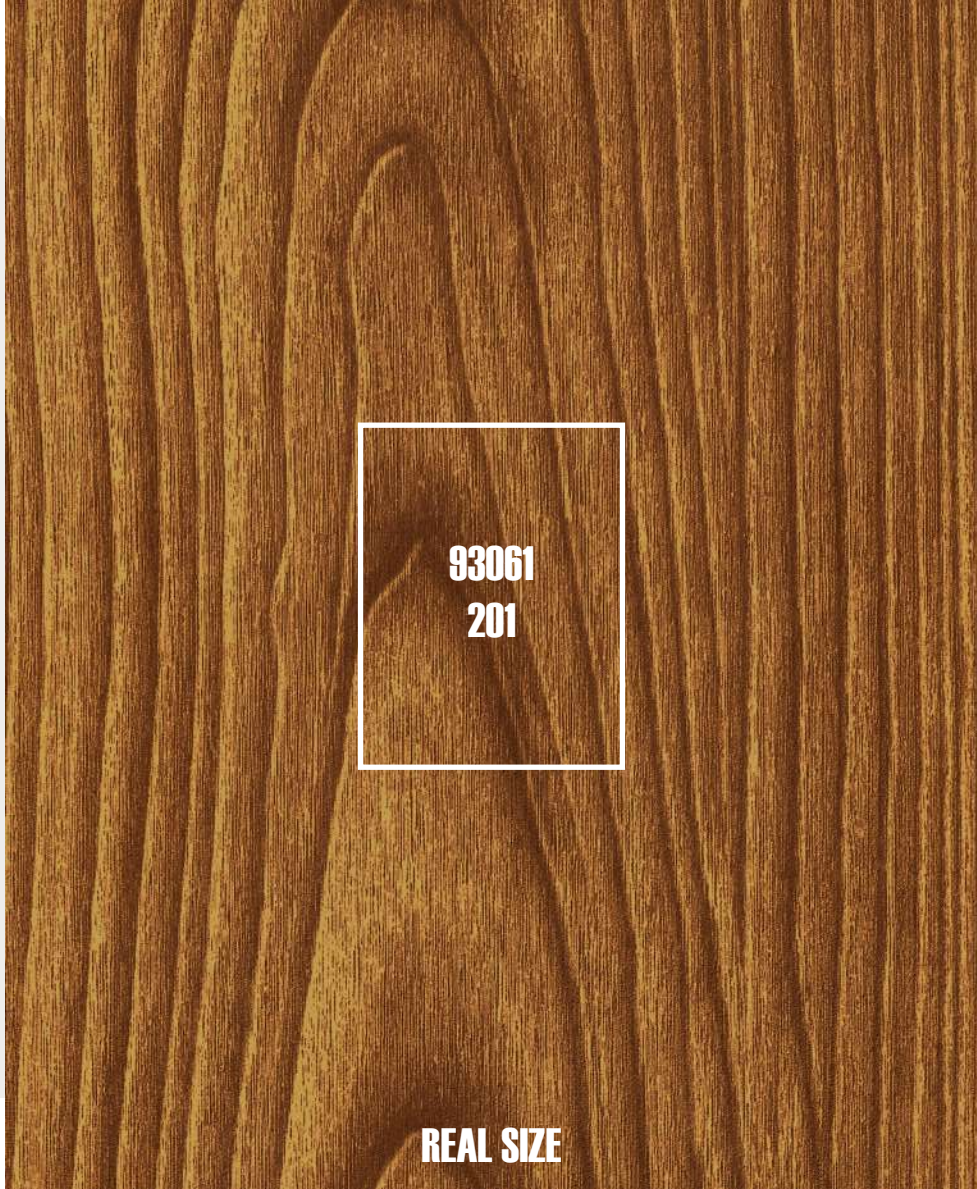

# Cherry tree

**Decotrans<sup>®</sup>** 3D

R E N D E R I N G

**REAL SIZE**

Colour samples are only indicative, not being possible the faithful reproduction on print.

**base color C**

**base color B**

**Colour samples are only indicative, not being possible the faithful reproduction on print.**

**base color B**

Colour samples are only indicative, not being possible the faithful reproduction on print.

RENDERINGS

**base color N**

**Colour samples are only indicative, not being possible the faithful reproduction on print.**