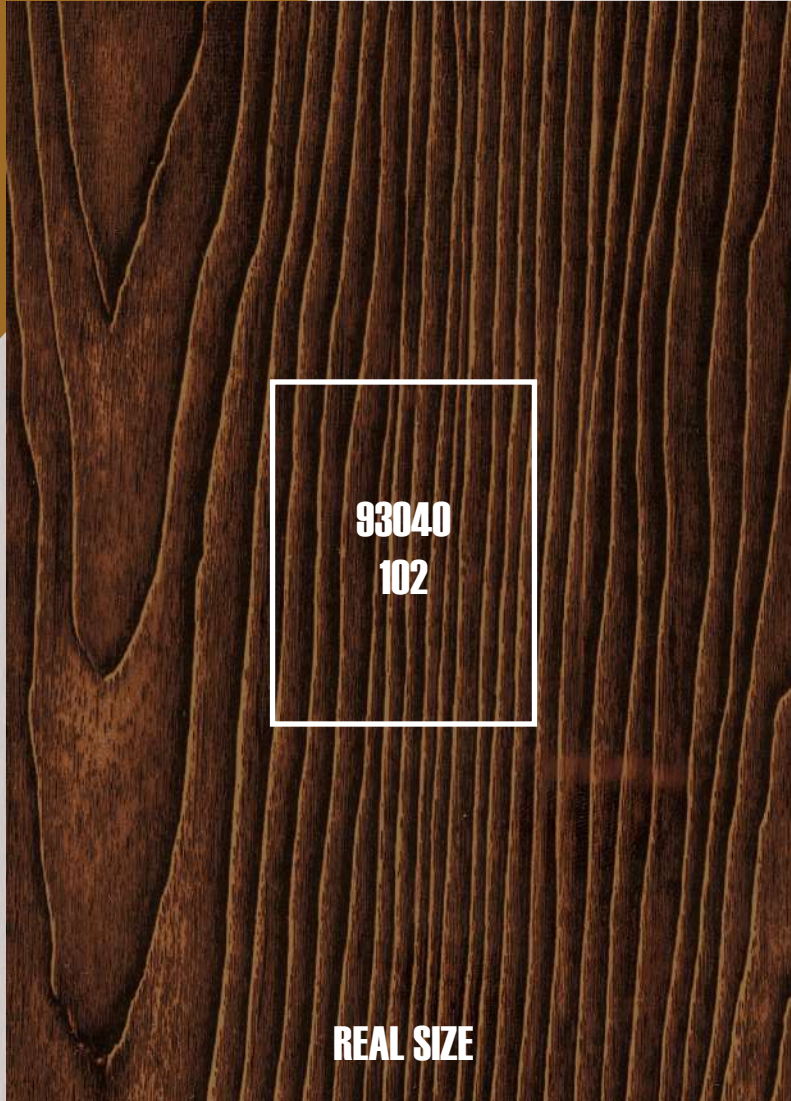

# Cherry tree

**Decotrans<sup>®</sup>** 3D

R E N D E R I N G

**REAL SIZE**

Colour samples are only indicative, not being possible the faithful reproduction on print.

**base color C**

**base color B**

**Colour samples are only indicative, not being possible the faithful reproduction on print.**

**base color B**

Colour samples are only indicative, not being possible the faithful reproduction on print.

RENDERINGS

**base color N**

**Colour samples are only indicative, not being possible the faithful reproduction on print.**