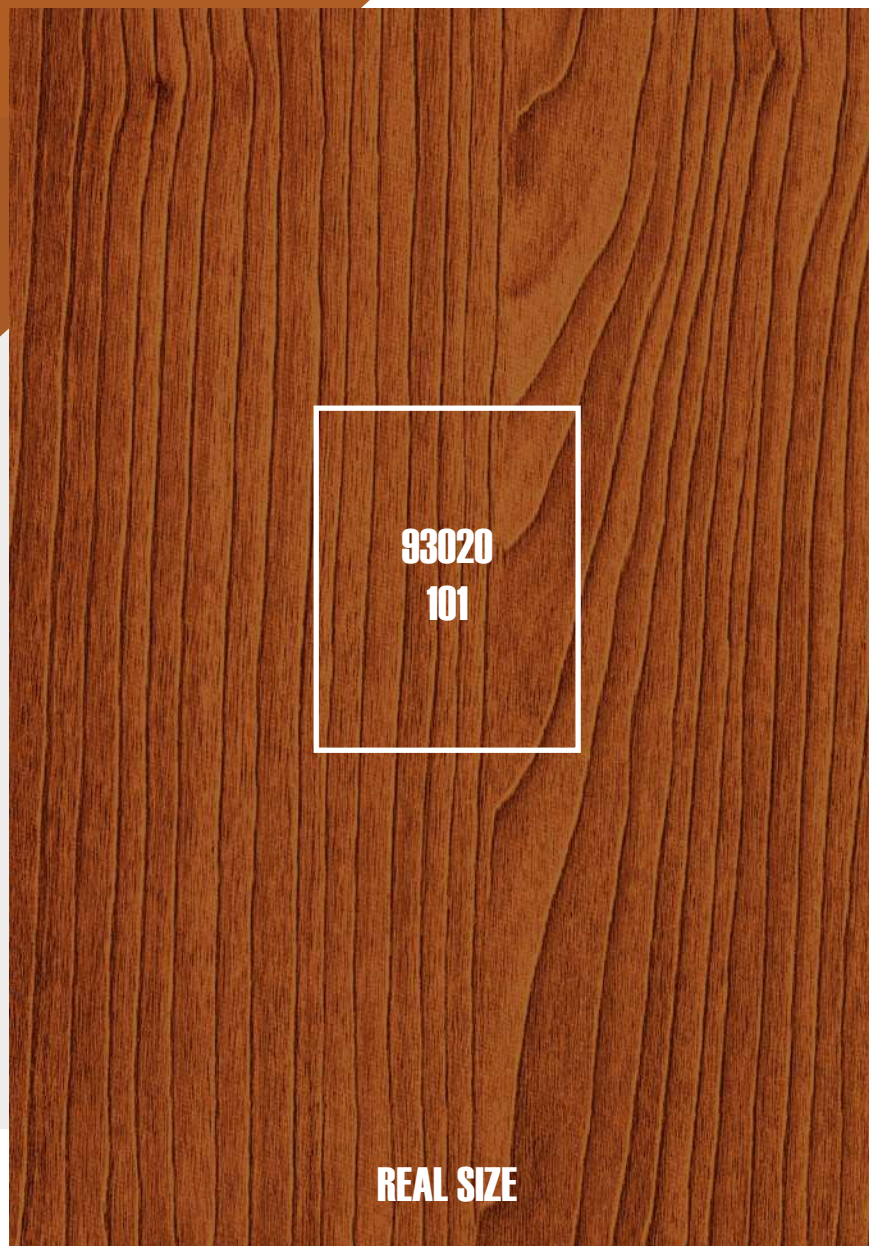

# Cherry tree

**Decotrans<sup>®</sup>** 3D

R E N D E R I N G

**REAL SIZE**

Colour samples are only indicative, not being possible the faithful reproduction on print.

**base color C**

**base color B**

**Colour samples are only indicative, not being possible the faithful reproduction on print.**

**base color B**

Colour samples are only indicative, not being possible the faithful reproduction on print.

RENDERINGS

**base color N**

**Colour samples are only indicative, not being possible the faithful reproduction on print.**