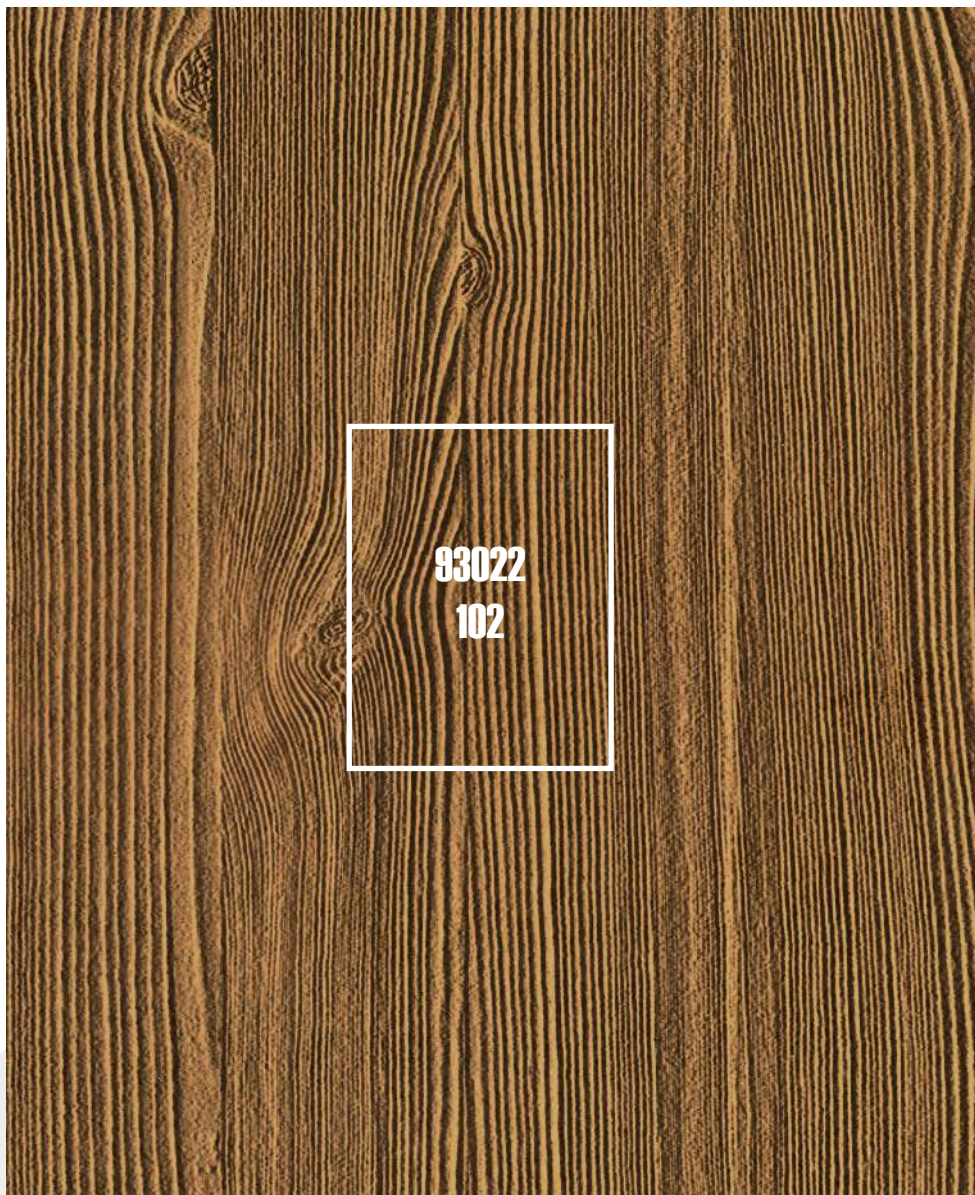

**base color I**

Colour samples are only indicative, not being possible the faithful reproduction on print.

RENDERINGS

**base color N**

**REAL SIZE**

**Colour samples are only indicative, not being possible the faithful reproduction on print.**

# Coniferous

**Decotrans<sup>®</sup>** 3D

R E N D E R I N G

Colour samples are only indicative, not being possible the faithful reproduction on print.

**base color C**

**base color B**

Colour samples are only indicative, not being possible the faithful reproduction on print.

**base color C**

Colour samples are only indicative, not being possible the faithful reproduction on print.

**base color B**

**Colour samples are only indicative, not being possible the faithful reproduction on print.**